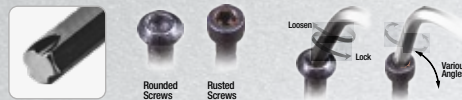

I/N: A10H00 (Blue)

Sizes: 1.5 & 2, 2.5 & 3.5, 3 & 4, 4.5 & 5.5, 5 & 6mm

**LIMITED OFFER** NOW **\$36 EACH**

**LIMITED OFFER** NOW **\$109**

**SAE 8pc 3-way T-handle Hex Head Spinner Wrench Set**

✓ Spinning sleeve allows for faster turning

✓ The sliding 3-way design Top Handle has hex ends for greater flexibility

✓ 5/64", 3/32", 1/8", 5/32", 3/16", 1/4", 5/16" & 3/8"

I/N: PT10829

# HETOK®

**Patented bits design great for stripped, seized, rusty or damaged screws & bolts**

✓ Allows various angles of tilt without damage to the screw head or loss of strength

✓ Toothed hex shape bites onto stripped, seized, rusty or damaged screws & bolts allowing easy removal