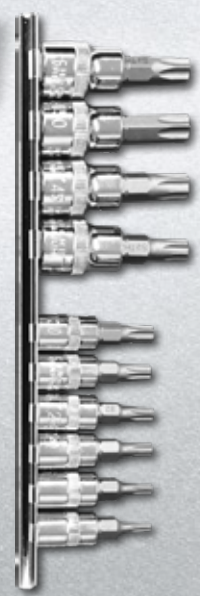

LIMITED OFFER **NOW $27**

11pc 1/4" & 3/8" Dr Star Socket Set

- ✓ 1/4" Dr 37mm T10, T15, T20, T25, T27 & T30
- ✓ 3/8" Dr 48mm T40, T45, T47, T50 & T55
- ✓ Cr-V

I/N: PT11702