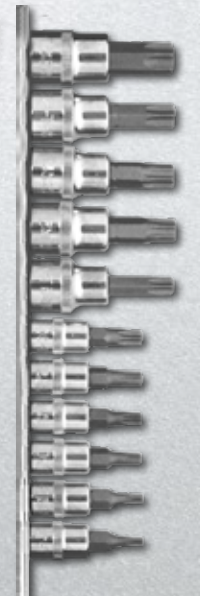

**9pc 1/4" Dr Tamper Star Socket Set**

- ✓ 50mm
- ✓ T8, T10, T15, T20, T25, T27, T30, T40 & T45
- ✓ Cr-V

I/N: PT11700

**LIMITED OFFER** **NOW \$22**

**10pc 1/4" & 3/8" Dr Tamper Star Socket Set**

- ✓ 1/4" Dr 35mm T10, T15, T20, T25, T27 & T30
- ✓ 3/8" Dr 50mm T40, T45, T50 & T55
- ✓ Cr-V

I/N: PT11701

**LIMITED OFFER** **NOW \$27**

**11pc 1/4" & 3/8" Dr Star Socket Set**

- ✓ 1/4" Dr 37mm T10, T15, T20, T25, T27 & T30
- ✓ 3/8" Dr 48mm T40, T45, T47, T50 & T55
- ✓ Cr-V

I/N: PT11702

**Spline Bit Sockets**